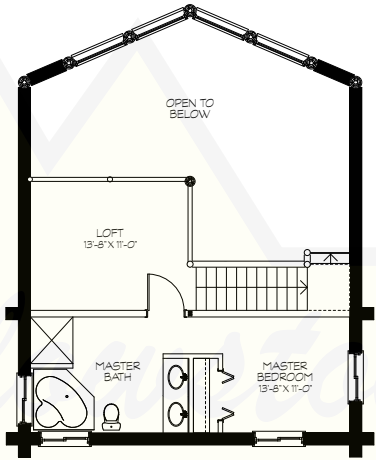

LITTLE BEAR

© Yellowstone Log Homes LLC

MAIN LEVEL

UPPER LEVEL

BASEMENT

MAIN LEVEL	924 SF
UPPER LEVEL	414 SF
BASEMENT	924 SF
TOTAL AREA	2,262 SF

280 N Yellowstone Hwy
Rigby, ID 83442

phone: (208) 745-8108
fax: (208) 745-8525