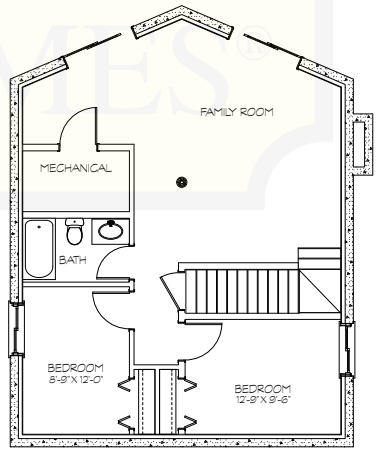

LITTLE BEAR

© Yellowstone Log Homes LLC

MAIN LEVEL

UPPER LEVEL

BASEMENT

MAIN LEVEL	924 SF
UPPER LEVEL	414 SF
BASEMENT	924 SF
TOTAL AREA	2,262 SF

280 N Yellowstone Hwy
Rigby, ID 83442

phone: (208) 745-8108
fax: (208) 745-8525