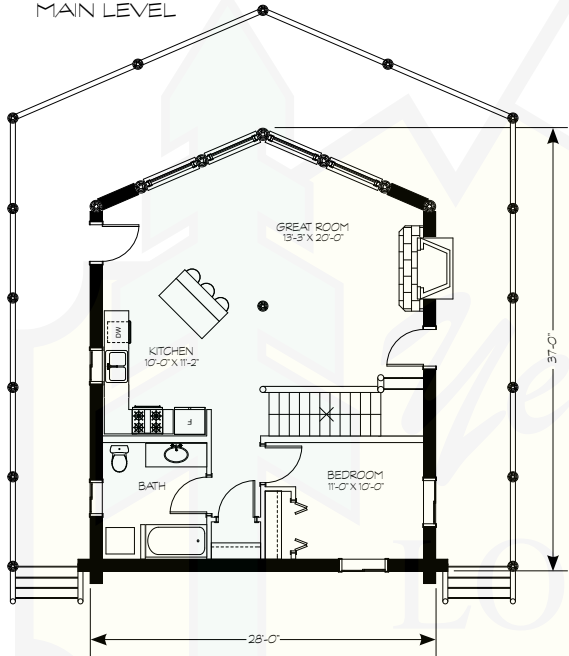

LITTLE BEAR

© Yellowstone Log Homes LLC

MAIN LEVEL

UPPER LEVEL

BASEMENT

MAIN LEVEL	924 SF
UPPER LEVEL	414 SF
BASEMENT	924 SF
TOTAL AREA	2,262 SF

280 N Yellowstone Hwy
Rigby, ID 83442

phone: (208) 745-8108
fax: (208) 745-8525