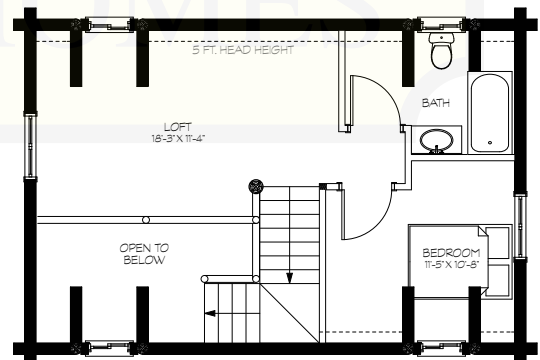

BRIDGER

MAIN LEVEL	633 SF
UPPER LEVEL	407 SF
TOTAL AREA	1,040 SF

UPPER LEVEL

280 N Yellowstone Hwy
Rigby, ID 83442

phone: (208) 745-8108
fax: (208) 745-8525

sales@yellowstonelohomes.com
www.yellowstonelohomes.com