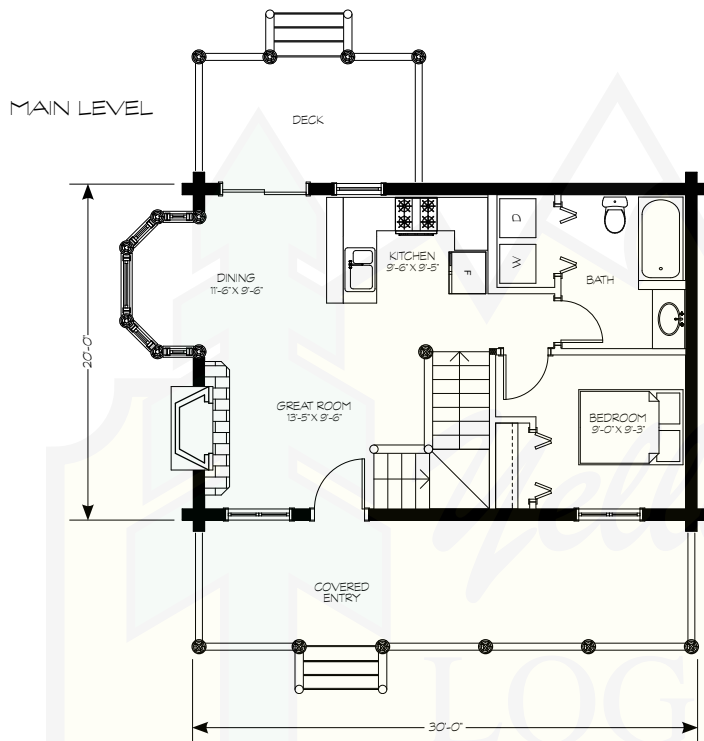

BRIDGER

MAIN LEVEL	633 SF
UPPER LEVEL	407 SF
TOTAL AREA	1,040 SF

UPPER LEVEL

280 N Yellowstone Hwy
Rigby, ID 83442

phone: (208) 745-8108
fax: (208) 745-8525

sales@yellowstonelohomes.com
www.yellowstonelohomes.com