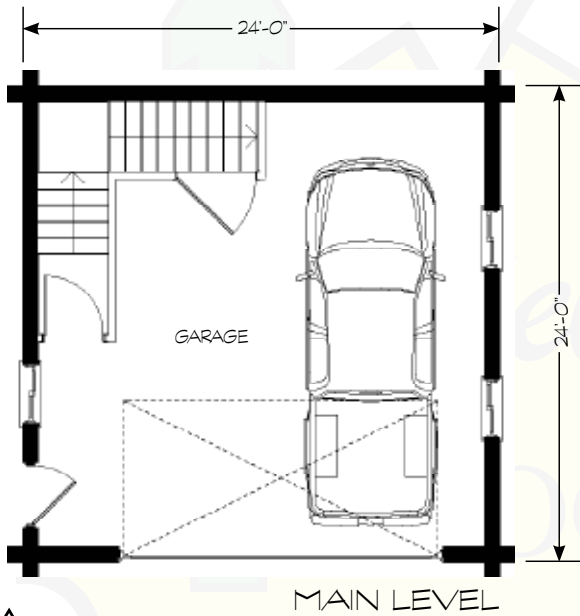

STUDIO GARAGE

MAIN LEVEL	576 SF
UPPER LEVEL	560 SF
TOTAL AREA	1,136 SF

STUDIO LEVEL

280 N Yellowstone Hwy
Rigby, ID 83442

phone: (208) 745-8108
fax: (208) 745-8525

sales@yellowstonelohomes.com
www.yellowstonelohomes.com