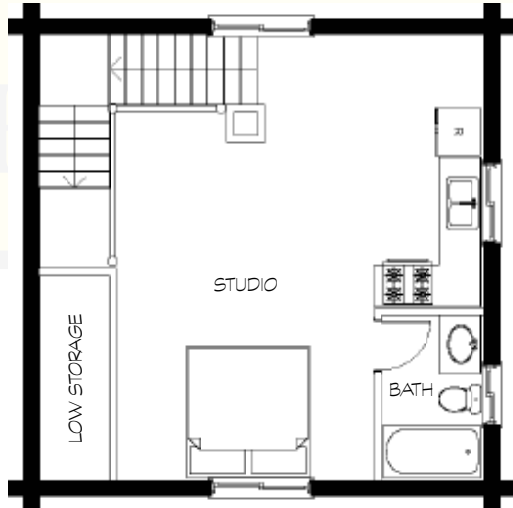

STUDIO GARAGE

MAIN LEVEL	576 SF
UPPER LEVEL	560 SF
TOTAL AREA	1,136 SF

STUDIO LEVEL

280 N Yellowstone Hwy
Rigby, ID 83442

phone: (208) 745-8108
fax: (208) 745-8525

sales@yellowstonelohomes.com
www.yellowstonelohomes.com