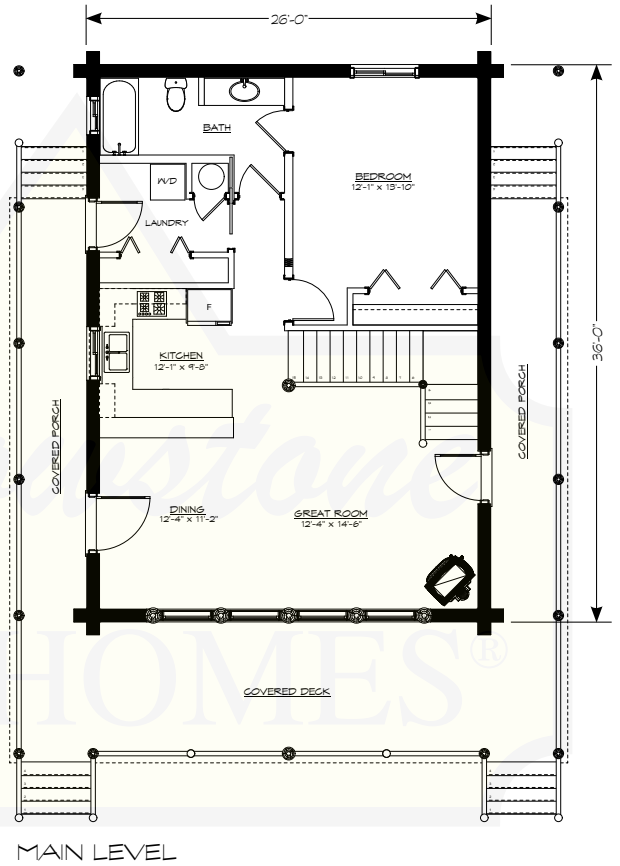

DURANGO

280 N Yellowstone Hwy
Rigby, ID 83442

phone: (208) 745-8108
fax: (208) 745-8525

sales@yellowstonelohomes.com
www.yellowstonelohomes.com

MAIN LEVEL	936 SF
UPPER LEVEL	488 SF
TOTAL AREA	1,424 SF