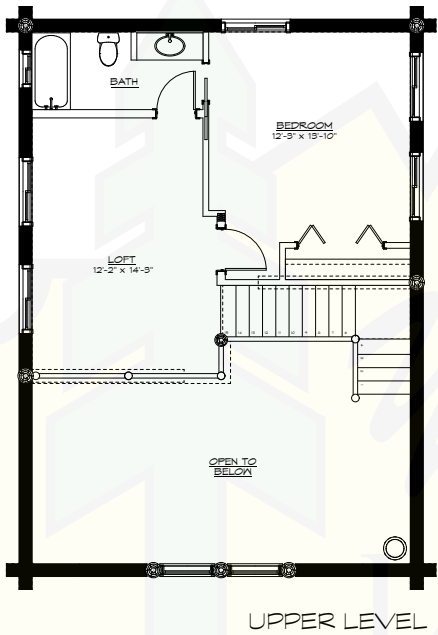

DURANGO

280 N Yellowstone Hwy
Rigby, ID 83442

phone: (208) 745-8108
fax: (208) 745-8525

sales@yellowstonelohomes.com
www.yellowstonelohomes.com

MAIN LEVEL	936 SF
UPPER LEVEL	488 SF
TOTAL AREA	1,424 SF