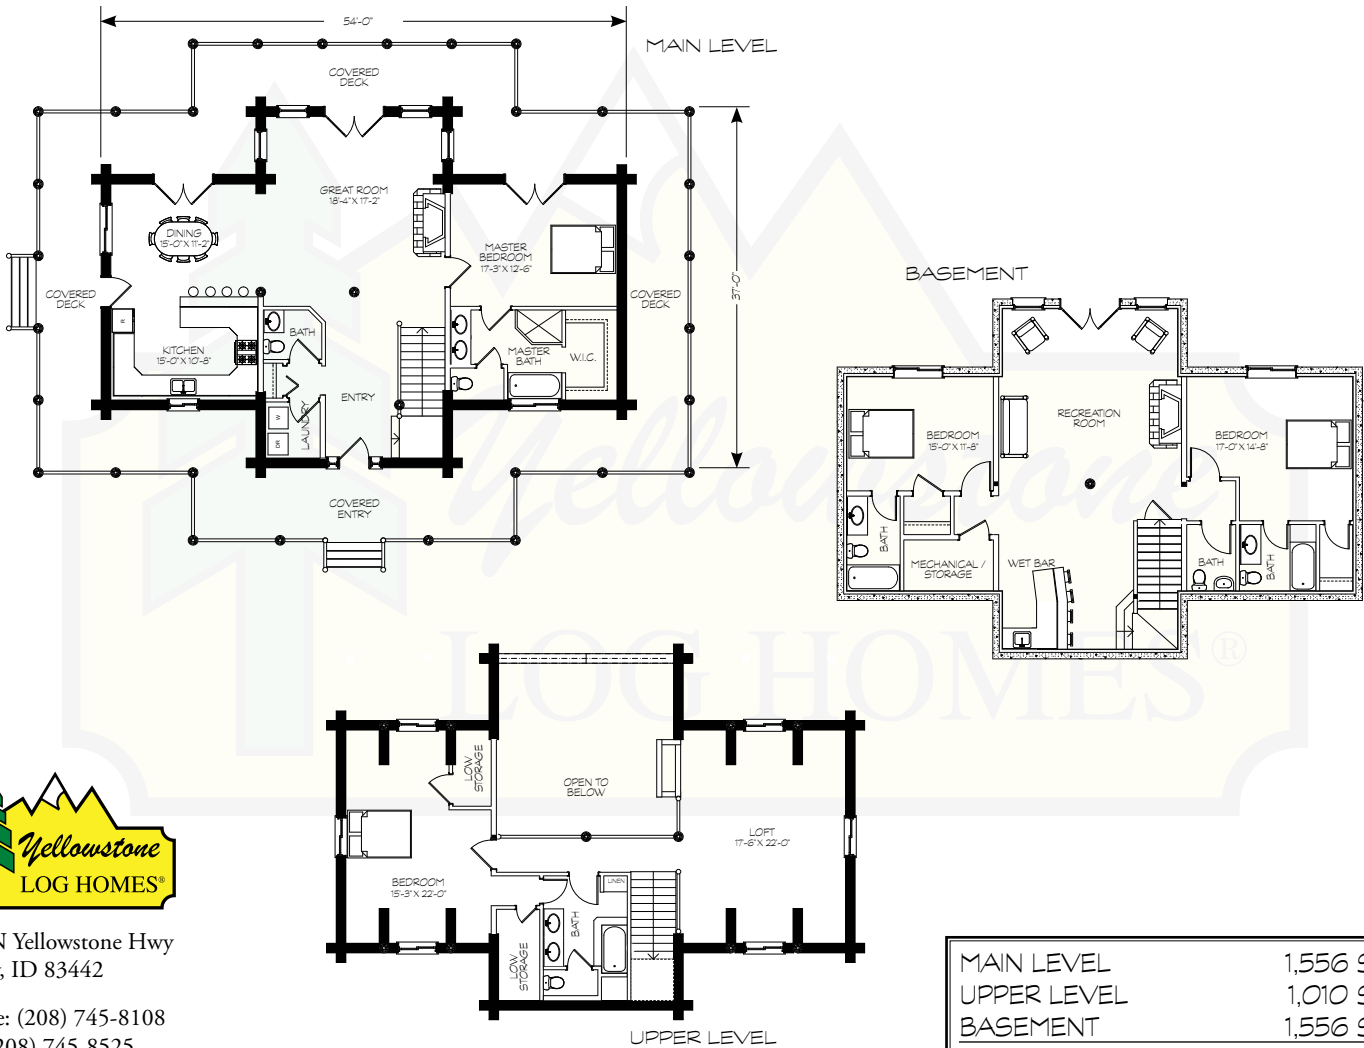

KODIAK

© Yellowstone Log Homes LLC

280 N Yellowstone Hwy
 Rigby, ID 83442

phone: (208) 745-8108
 fax: (208) 745-8525

sales@yellowstonelohomes.com
 www.yellowstonelohomes.com

MAIN LEVEL	1,556 SF
UPPER LEVEL	1,010 SF
BASEMENT	1,556 SF
TOTAL AREA	4,122 SF