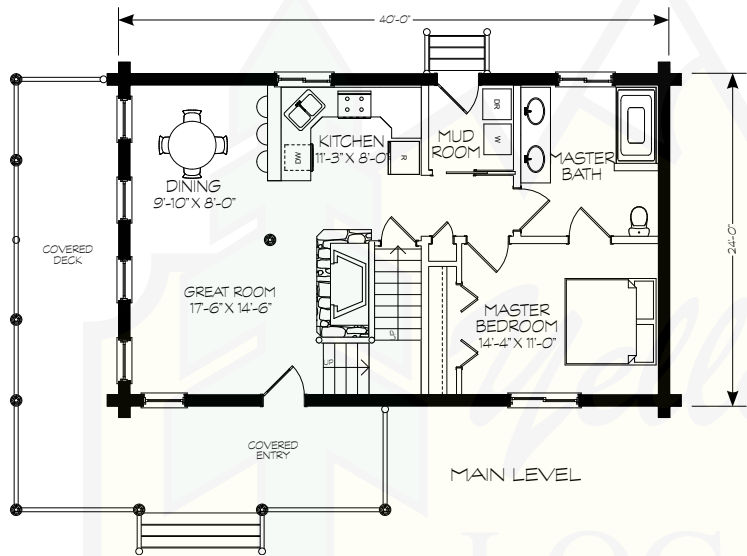

ALASKA

© Yellowstone Log Homes LLC

MAIN LEVEL	960 SF
UPPER LEVEL	637 SF
TOTAL AREA	1,597 SF

MAIN LEVEL

UPPER LEVEL

280 N Yellowstone Hwy
Rigby, ID 83442

phone: (208) 745-8108
fax: (208) 745-8525

sales@yellowstonelohomes.com
www.yellowstonelohomes.com