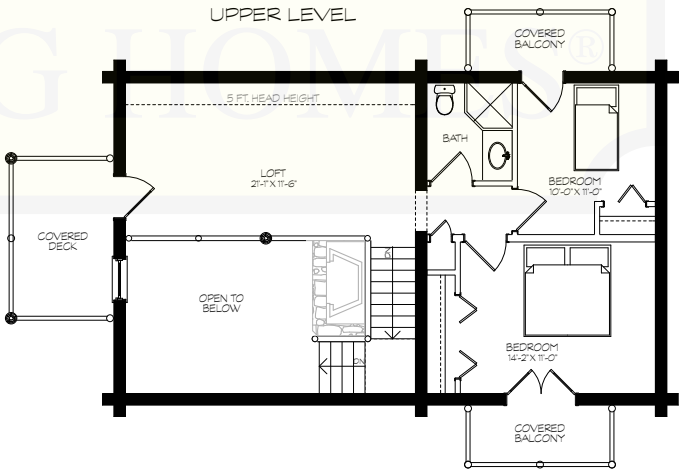

ALASKA

© Yellowstone Log Homes LLC

MAIN LEVEL	960 SF
UPPER LEVEL	637 SF
TOTAL AREA	1,597 SF

MAIN LEVEL

UPPER LEVEL

280 N Yellowstone Hwy
Rigby, ID 83442

phone: (208) 745-8108
fax: (208) 745-8525

sales@yellowstonelohomes.com
www.yellowstonelohomes.com