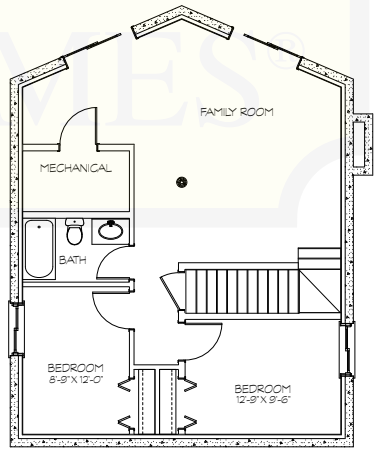

# LITTLE BEAR

MAIN LEVEL

UPPER LEVEL

BASEMENT

280 N Yellowstone Hwy  
Rigby, ID 83442

phone: (208) 745-8108  
fax: (208) 745-8525

sales@yellowstonelohomes.com  
www.yellowstonelohomes.com

MAIN LEVEL	924 SF
UPPER LEVEL	414 SF
BASEMENT	924 SF
<b>TOTAL AREA</b>	<b>2,262 SF</b>