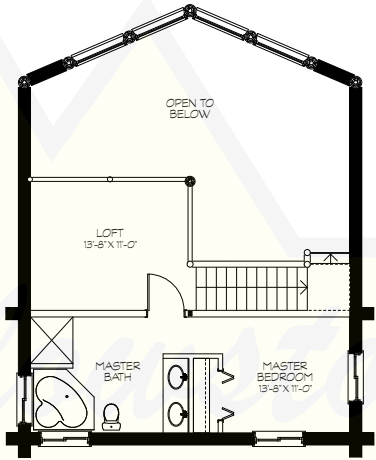

# LITTLE BEAR

MAIN LEVEL

UPPER LEVEL

BASEMENT

280 N Yellowstone Hwy  
Rigby, ID 83442

phone: (208) 745-8108  
fax: (208) 745-8525

sales@yellowstonelohomes.com  
www.yellowstonelohomes.com

MAIN LEVEL	924 SF
UPPER LEVEL	414 SF
BASEMENT	924 SF
<b>TOTAL AREA</b>	<b>2,262 SF</b>