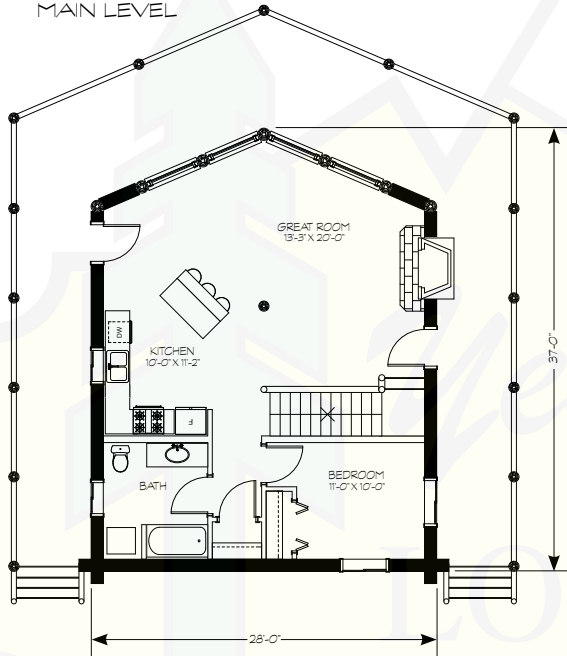

# LITTLE BEAR

MAIN LEVEL

UPPER LEVEL

BASEMENT

280 N Yellowstone Hwy  
Rigby, ID 83442

phone: (208) 745-8108  
fax: (208) 745-8525

sales@yellowstonelohomes.com  
www.yellowstonelohomes.com

MAIN LEVEL	924 SF
UPPER LEVEL	414 SF
BASEMENT	924 SF
<b>TOTAL AREA</b>	<b>2,262 SF</b>