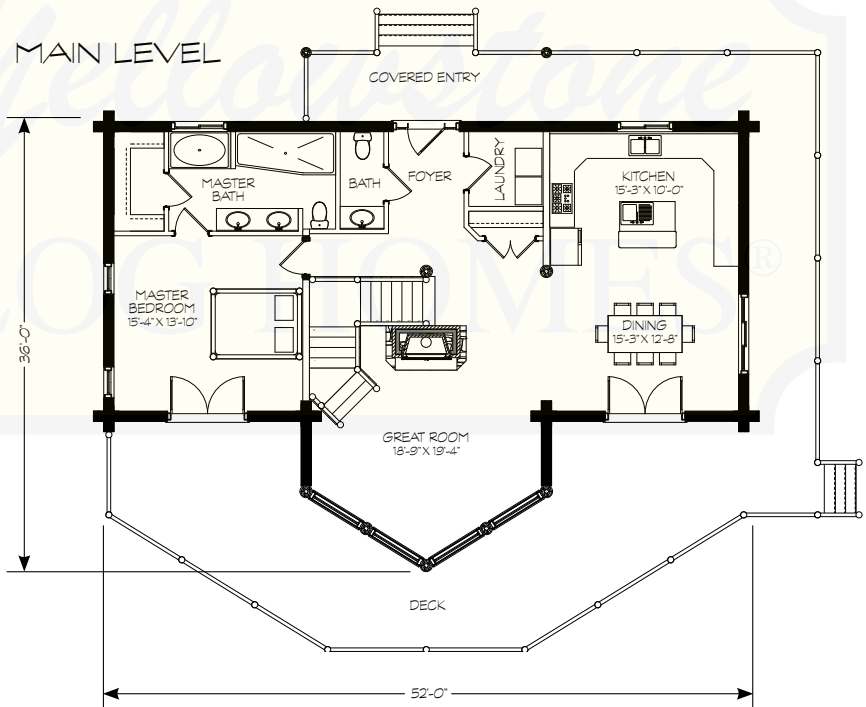

BRECKENRIDGE

MAIN LEVEL	1,430 SF
UPPER LEVEL	984 SF
TOTAL AREA	2,414 SF

UPPER LEVEL

MAIN LEVEL

280 N Yellowstone Hwy
Rigby, ID 83442

phone: (208) 745-8108
fax: (208) 745-8525

sales@yellowstonelohomes.com
www.yellowstonelohomes.com