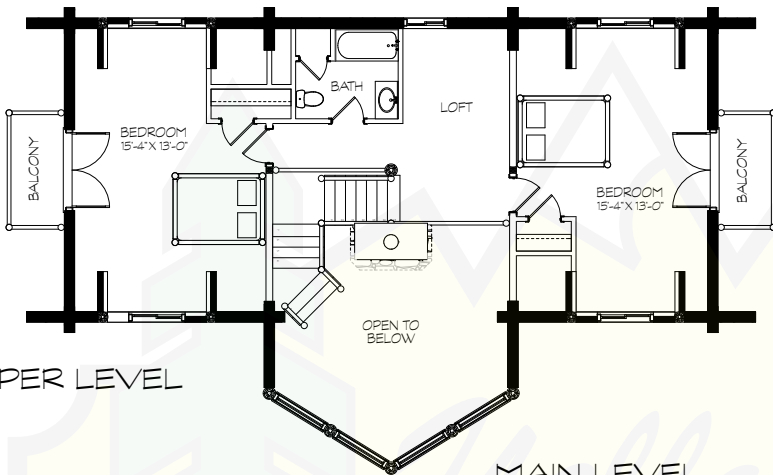

BRECKENRIDGE

MAIN LEVEL	1,430 SF
UPPER LEVEL	984 SF
TOTAL AREA	2,414 SF

UPPER LEVEL

MAIN LEVEL

280 N Yellowstone Hwy
Rigby, ID 83442

phone: (208) 745-8108
fax: (208) 745-8525

sales@yellowstonelohomes.com
www.yellowstonelohomes.com