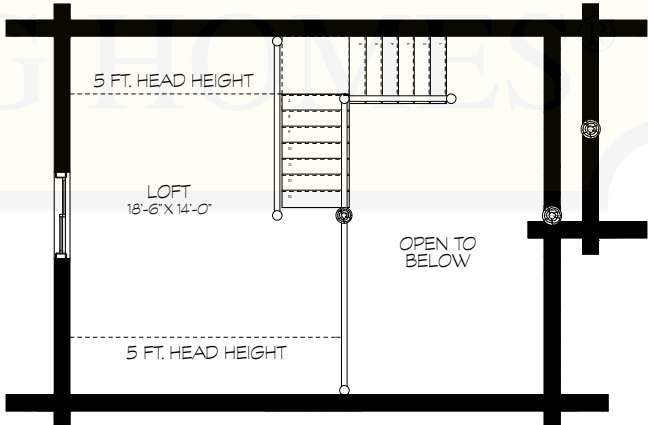

WASATCH

MAIN LEVEL	542 SF
UPPER LEVEL	244 SF
TOTAL AREA	786 SF

280 N Yellowstone Hwy
Rigby, ID 83442

phone: (208) 745-8108
fax: (208) 745-8525

sales@yellowstonelohomes.com
www.yellowstonelohomes.com