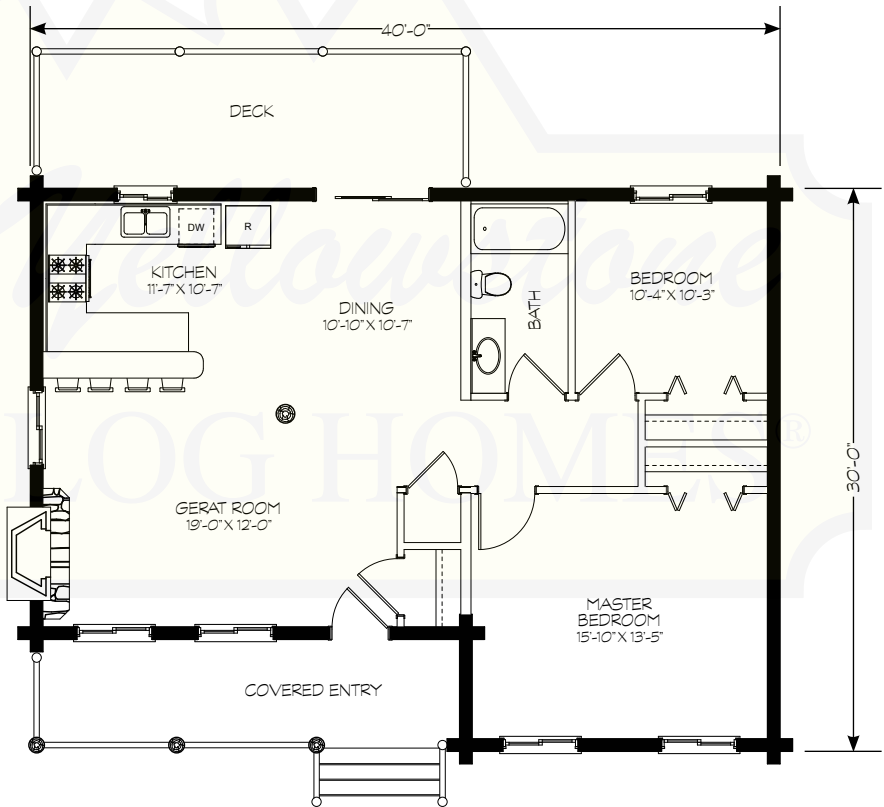

WESTERNER

MAIN LEVEL 1,062 SF

280 N Yellowstone Hwy
Rigby, ID 83442

phone: (208) 745-8108
fax: (208) 745-8525

sales@yellowstonelohomes.com
www.yellowstonelohomes.com