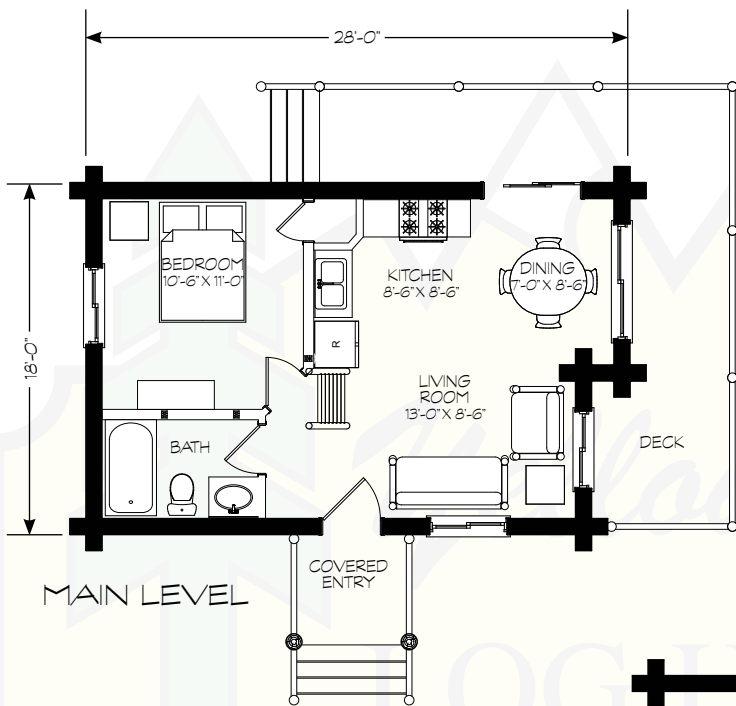

WASATCH

MAIN LEVEL	488 SF
UPPER LEVEL	182 SF
TOTAL AREA	670 SF

280 N Yellowstone Hwy
Rigby, ID 83442

phone: (208) 745-8108
fax: (208) 745-8525

sales@yellowstonelohomes.com
www.yellowstonelohomes.com