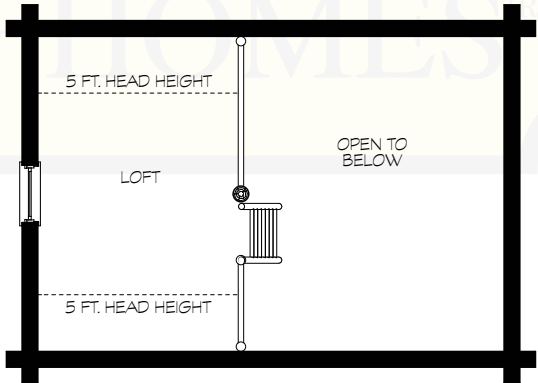

WASATCH

MAIN LEVEL	488 SF
UPPER LEVEL	182 SF
TOTAL AREA	670 SF

280 N Yellowstone Hwy
Rigby, ID 83442

phone: (208) 745-8108
fax: (208) 745-8525

sales@yellowstonelohomes.com
www.yellowstonelohomes.com