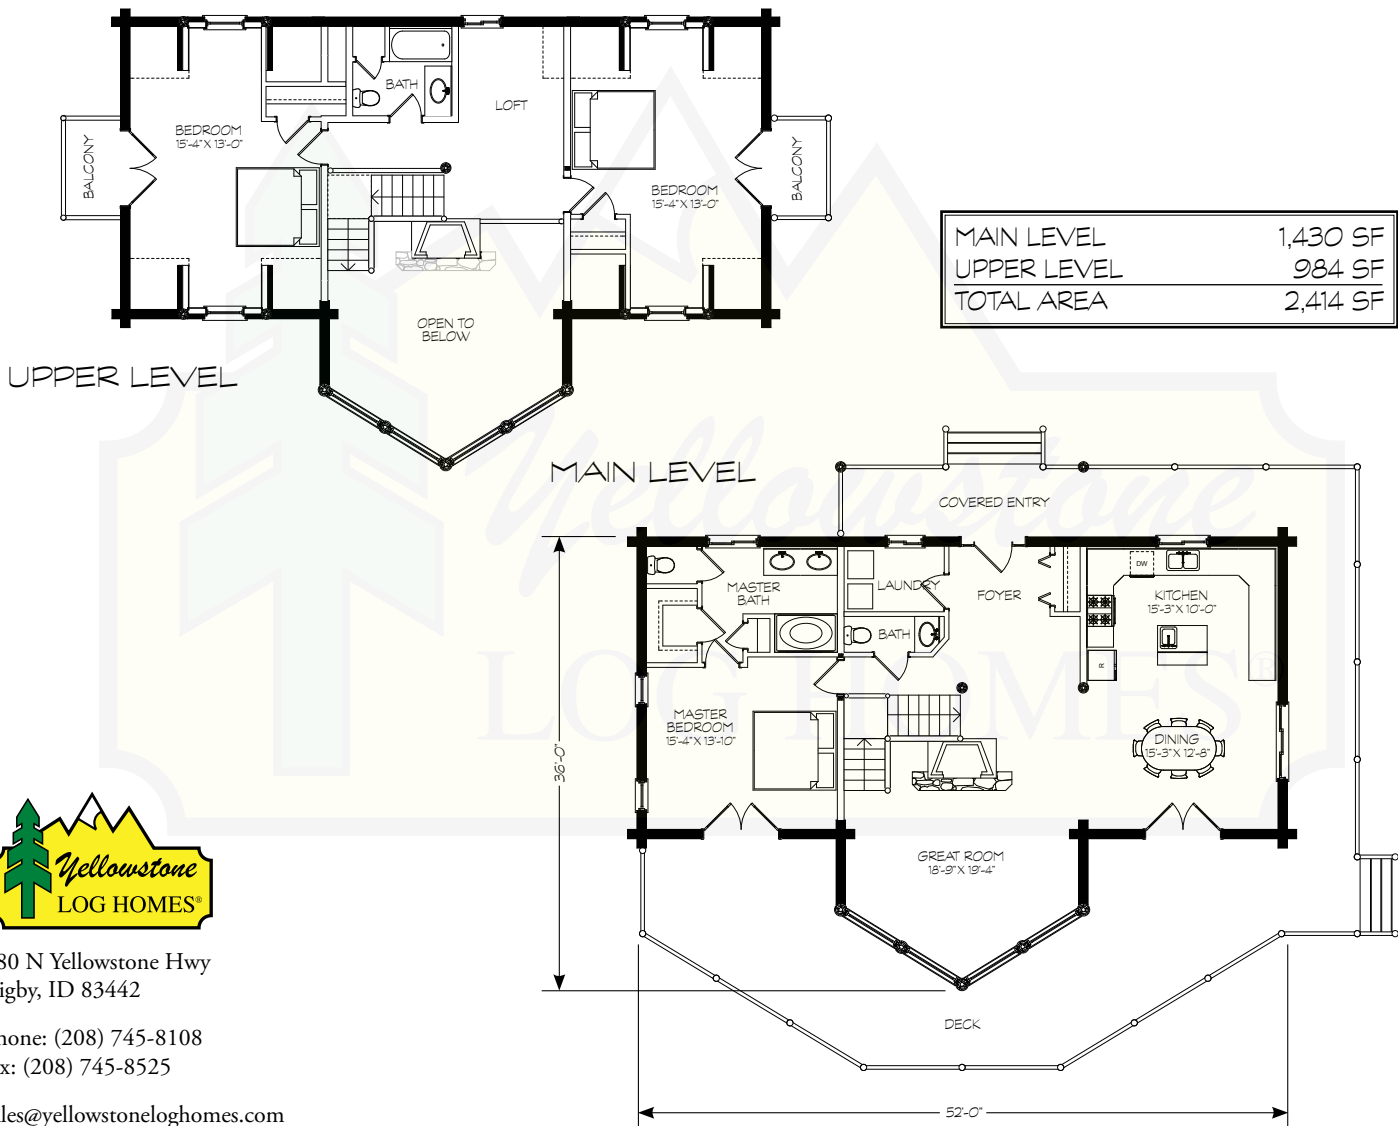

BRECKENRIDGE

© Yellowstone Log Homes LLC

280 N Yellowstone Hwy
 Rigby, ID 83442

phone: (208) 745-8108
 fax: (208) 745-8525

sales@yellowstonelohomes.com
 www.yellowstonelohomes.com